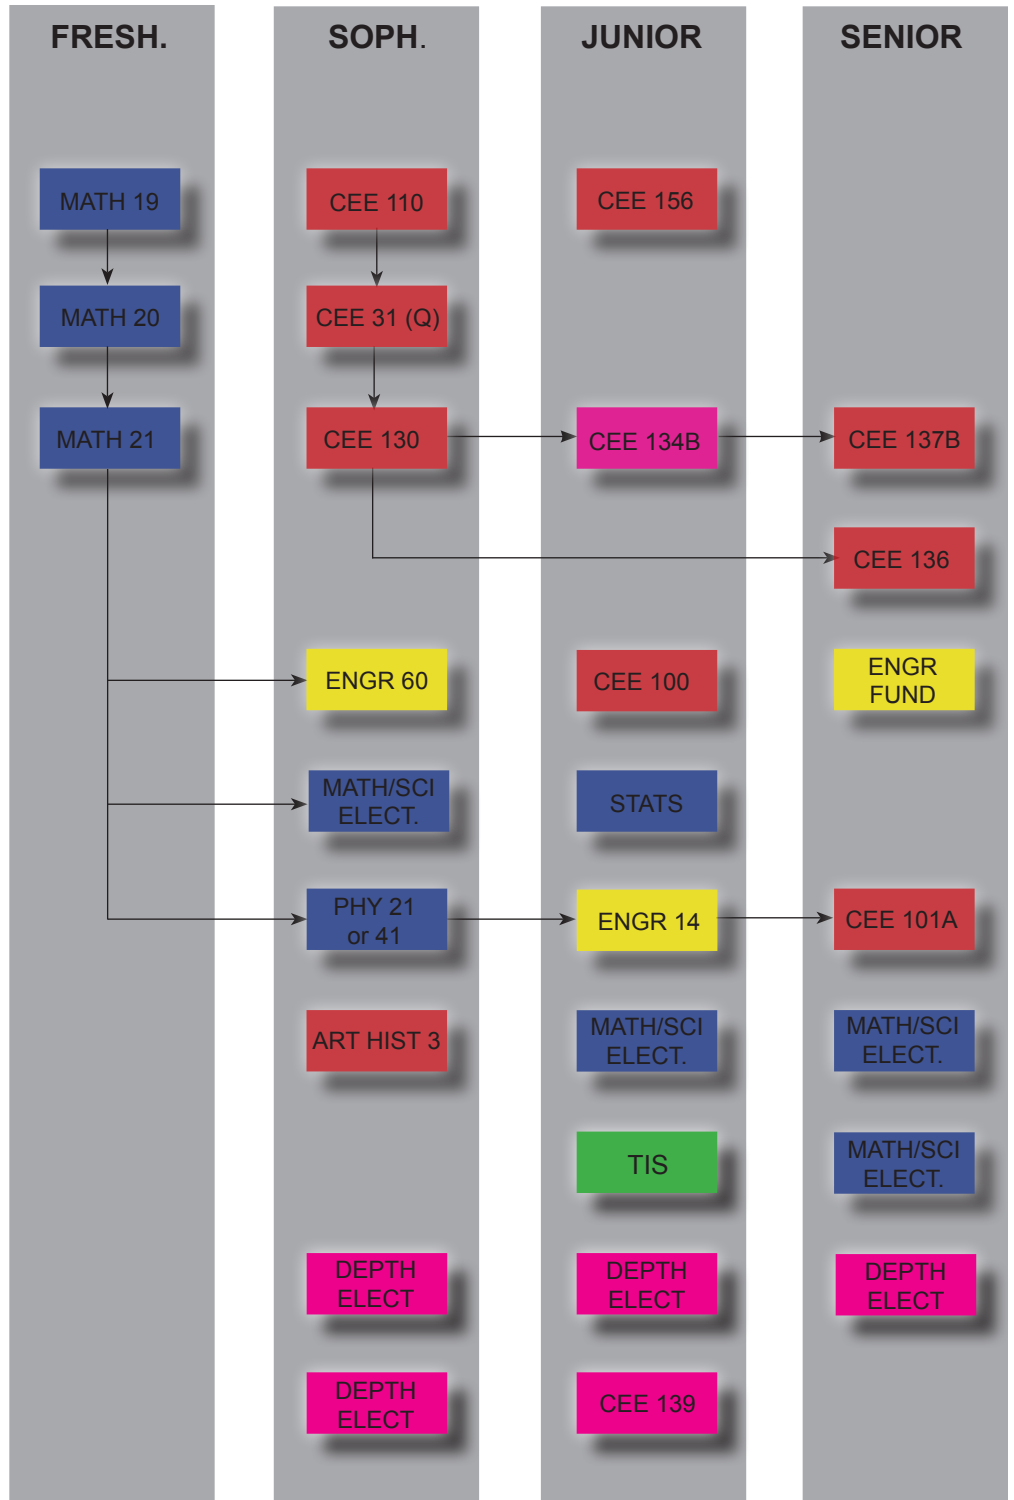

## Architectural Design Program

### Typical Sequence of Courses

## Architectural Design Program Depth Elective Options

Below are 10 possible ways of thinking about depth electives. While it is unlikely that any student would follow any of these perfectly, it is important for students to understand the broad array of depth elective courses available to them and the myriad manners in which that requirement can be met.

Students are encouraged to approach the director with courses that meet their interests but are not on the approved list. In many instances a deviation can be approved